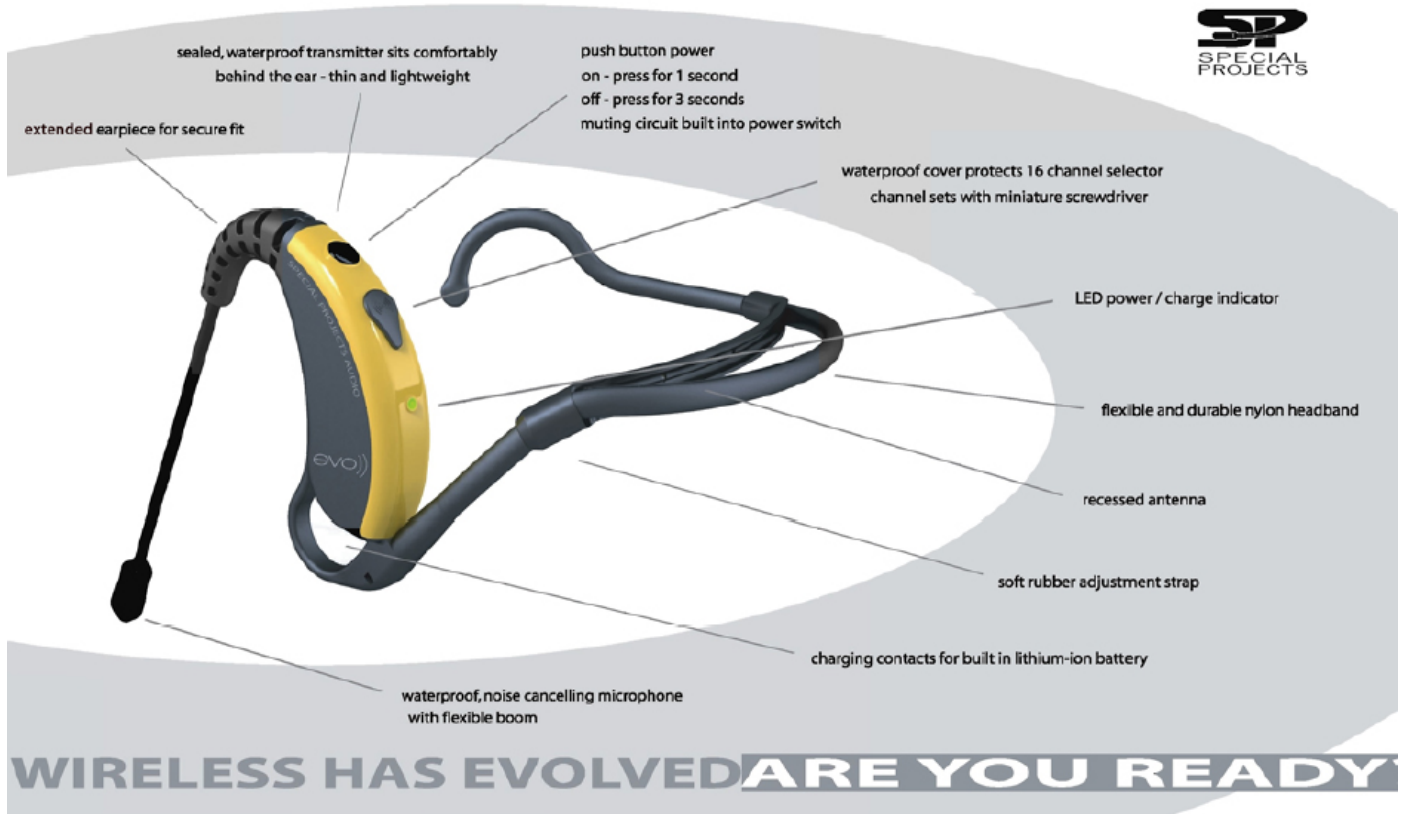

WIRELESS HAS EVOLVED ARE YOU READY?

Operating Frequency Range:
Operating Channels:
RF Power Output:
Operating Range:

682-698 MHz
16
10mW
up to 300 ft.

Battery:
Talk Time:
Recharge Time:
Microphone:

Internal Lithium Ion
2.5 hours
Approx. 1 hour, typical
Noise cancelling, bi-directional

Important: You (the customer) are responsible for all levied Custom duty charges and fees (they are not included in price or shipping charges). Prices are subject to change without notice.

Contact CALA for more details and prices:

CALA Inc. 125 Lilian Dr. Toronto, ON, Canada M1R 3W6

T: 416-751-9823 Tol: 1-888-751-9823 Fax: 416-755-1832

www.calainc.org

cala_aqua@mac.com