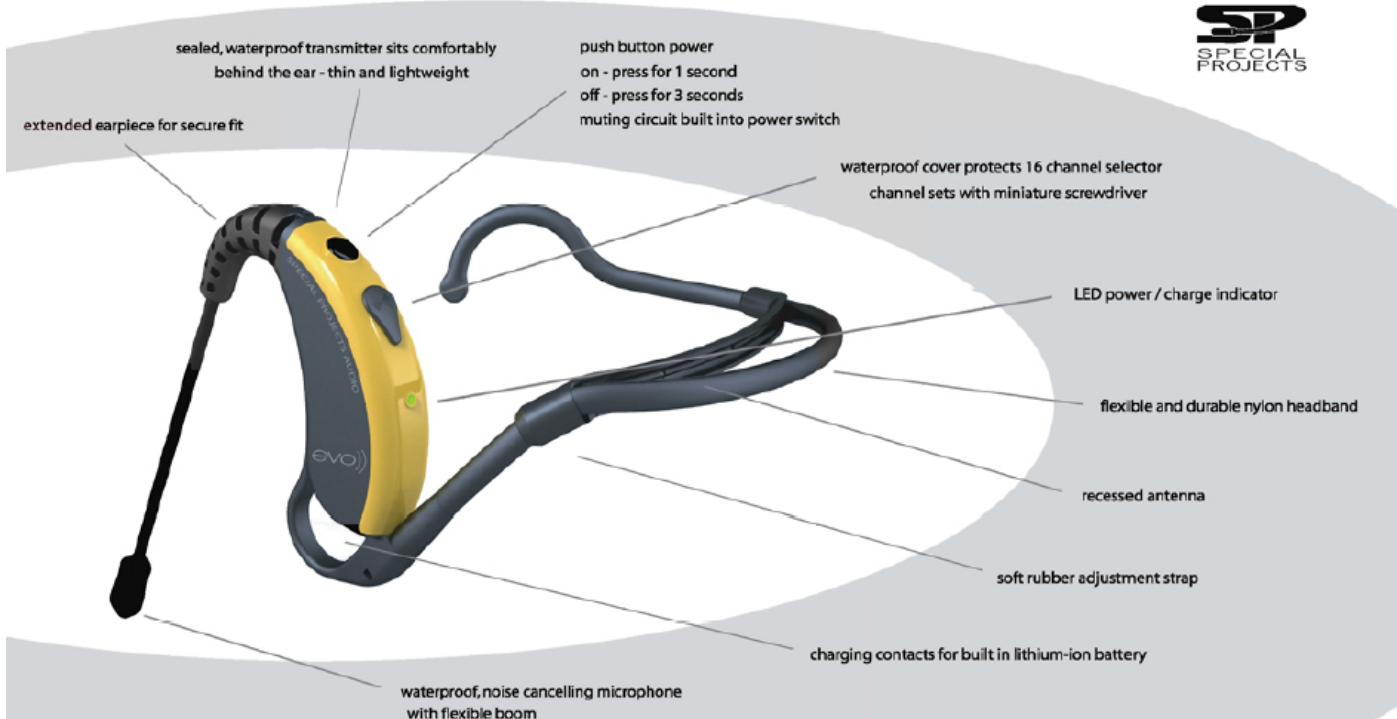

WIRELESS HAS EVOLVED ARE YOU READY?

Operating Frequency Range:	682-698 MHz	Battery:	Internal Lithium Ion
Operating Channels:	16	Talk Time:	2.5 hours
RF Power Output:	10mW	Recharge Time:	Approx. 1 hour, typical
Operating Range:	up to 300 ft.	Microphone:	Noise cancelling, bi-directional

Important: You (the customer) are responsible for all levied Custom duty charges and fees (they are not included in price or shipping charges). Prices are subject to change without notice.

Contact CALA for more details and prices:
CALA Inc. 125 Lilian Dr. Toronto, ON, Canada M1R 3W6
T: 416-751-9823 Tol: 1-888-751-9823 Fax: 416-755-1832
www.calainc.org cala_aqua@mac.com